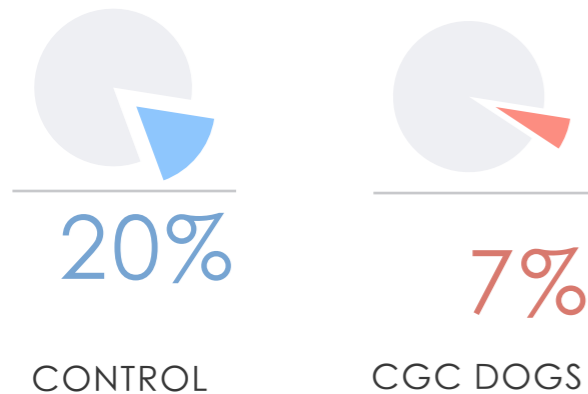

OUR FIRST YEAR

COMPARING THE CONTROL GROUP VS. CANINE GOOD CITIZEN

RATES OF RETURN

**ALMOST 3X
LESS LIKELY**

ADOPTION RATES

3X FASTER

AVERAGE LENGTH OF STAY

80% SHORTER