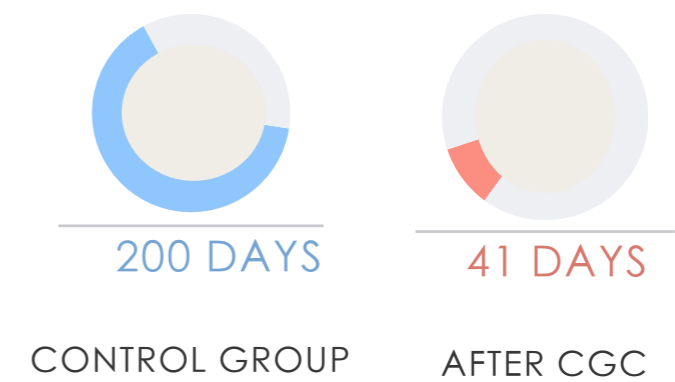

OUR FIRST YEAR

COMPARING THE CONTROL GROUP VS. CANINE GOOD CITIZEN

RATES OF RETURN

**ALMOST 3X
LESS LIKELY**

ADOPTION RATES

3X FASTER

AVERAGE LENGTH OF STAY

80% SHORTER