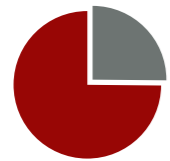

OUR SECOND YEAR

COMPARING THE CANINE GOOD CITIZEN VS.
BLOCKY HEADED TYPE DOGS

ADOPTION RATES

75%
INTAKE AND
ADOPTED