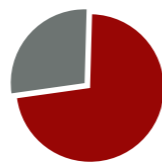

OUR SECOND YEAR

COMPARING THE CANINE GOOD CITIZEN VS.
BLOCKY HEADED TYPE DOGS

ADOPTION RATES

75%
INTAKE AND
ADOPTED

95%
CANINE GOOD
CITIZEN DOGS

**20% HIGHER
ADOPTION RATE**

RATE OF RETURN

28%
ADOPTED AND
RETURNED