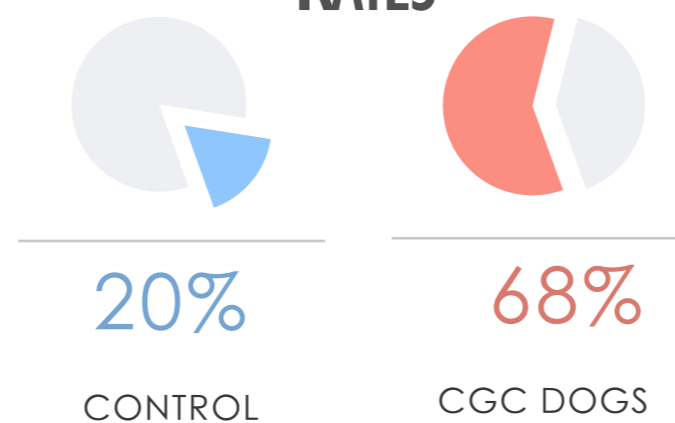

OUR FIRST YEAR

COMPARING THE CONTROL GROUP VS. CANINE GOOD CITIZEN

RATES OF RETURN

**ALMOST 3X
LESS LIKELY**

ADOPTION RATES

3X FASTER

AVERAGE LENGTH OF STAY

80% SHORTER